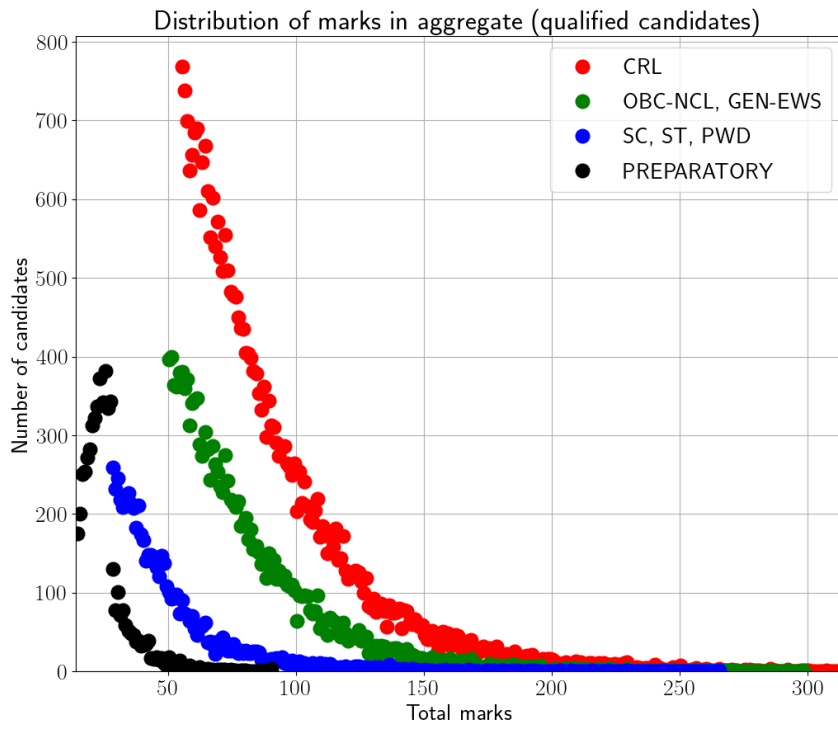

Physics	24	SDI	40809	28613	86195	26.22	18.39	55.39
Physics	25	SDI	13876	26711	115030	8.92	17.16	73.92
Physics	26	SDI	10785	33730	111102	6.93	21.68	71.39
Physics	27	MSQ	16238	42404	96975	10.43	27.25	62.32
Physics	28	MSQ	22401	36451	56814	14.39	23.42	36.51
Physics	29	MSQ	6126	41397	95626	3.94	26.60	61.45
Physics	30	MSQ	1733	18292	108052	1.11	11.75	69.43
Physics	31	MSQ	4538	47311	91743	2.92	30.40	58.95
Physics	32	MSQ	Question Dropped					
Physics	33	MCQ	11287	64624	79706	7.25	41.53	51.22
Physics	34	MCQ	58827	48478	48312	37.80	31.15	31.05
Physics	35	MCQ	Question Dropped					
Physics	36	MCQ	37121	69121	49375	23.85	44.42	31.73
Chemistry	37	SDI	4949	25067	125601	3.18	16.11	80.71
Chemistry	38	SDI	14911	19077	121629	9.58	12.26	78.16
Chemistry	39	SDI	20377	14262	120978	13.09	9.16	77.74
Chemistry	40	SDI	65454	10267	79896	42.06	6.60	51.34
Chemistry	41	SDI	23393	35238	96986	15.03	22.64	62.32
Chemistry	42	SDI	12263	27115	116239	7.88	17.42	74.70
Chemistry	43	SDI	5480	62742	87395	3.52	40.32	56.16
Chemistry	44	SDI	38025	49670	67922	24.43	31.92	43.65
Chemistry	45	MSQ	22984	41598	61683	14.77	26.73	39.64
Chemistry	46	MSQ	2900	25099	79510	1.86	16.13	51.09
Chemistry	47	MSQ	2545	39806	43782	1.64	25.58	28.13
Chemistry	48	MSQ	12970	34228	32956	8.33	22.00	21.18
Chemistry	49	MSQ	2815	29337	76687	1.81	18.85	49.28
Chemistry	50	MSQ	26612	81944	25111	17.10	52.66	16.14
Chemistry	51	MCQ	16776	93696	45145	10.78	60.21	29.01
Chemistry	52	MCQ	35900	63484	56233	23.07	40.80	36.14
Chemistry	53	MCQ	60258	45348	50011	38.72	29.14	32.14
Chemistry	54	MCQ	26726	43408	85483	17.17	27.89	54.93

* For Multiple Select Question (MSQ) in Paper 1 and Paper 2, only fully correct responses are shown in the above tables.