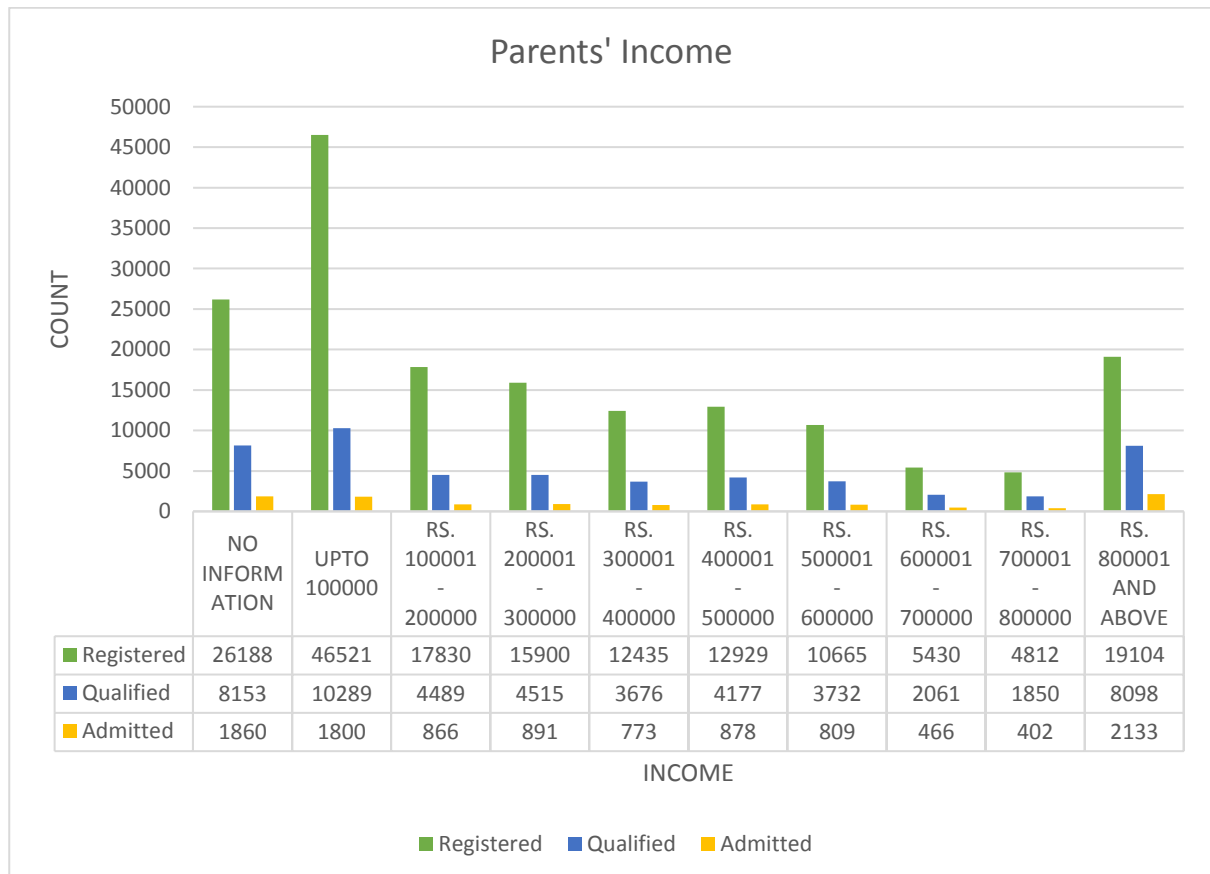

Candidates' Demographics

Parents' Income

Qualification	Registered		Qualified		Admitted	
	Count	%	Count	%	Count	%
NO INFORMATION	26188	15.24	8153	15.97	1860	17.10
UPTO 100000	46521	27.08	10289	20.16	1800	16.55
RS. 100001 - 200000	17830	10.38	4489	8.80	866	7.96
RS. 200001 - 300000	15900	9.25	4515	8.85	891	8.19
RS. 300001 - 400000	12435	7.24	3676	7.20	773	7.11
RS. 400001 - 500000	12929	7.52	4177	8.18	878	8.07
RS. 500001 - 600000	10665	6.21	3732	7.31	809	7.44
RS. 600001 - 700000	5430	3.16	2061	4.04	466	4.28
RS. 700001 - 800000	4812	2.80	1850	3.62	402	3.70
RS. 800001 AND ABOVE	19104	11.12	8098	15.87	2133	19.61